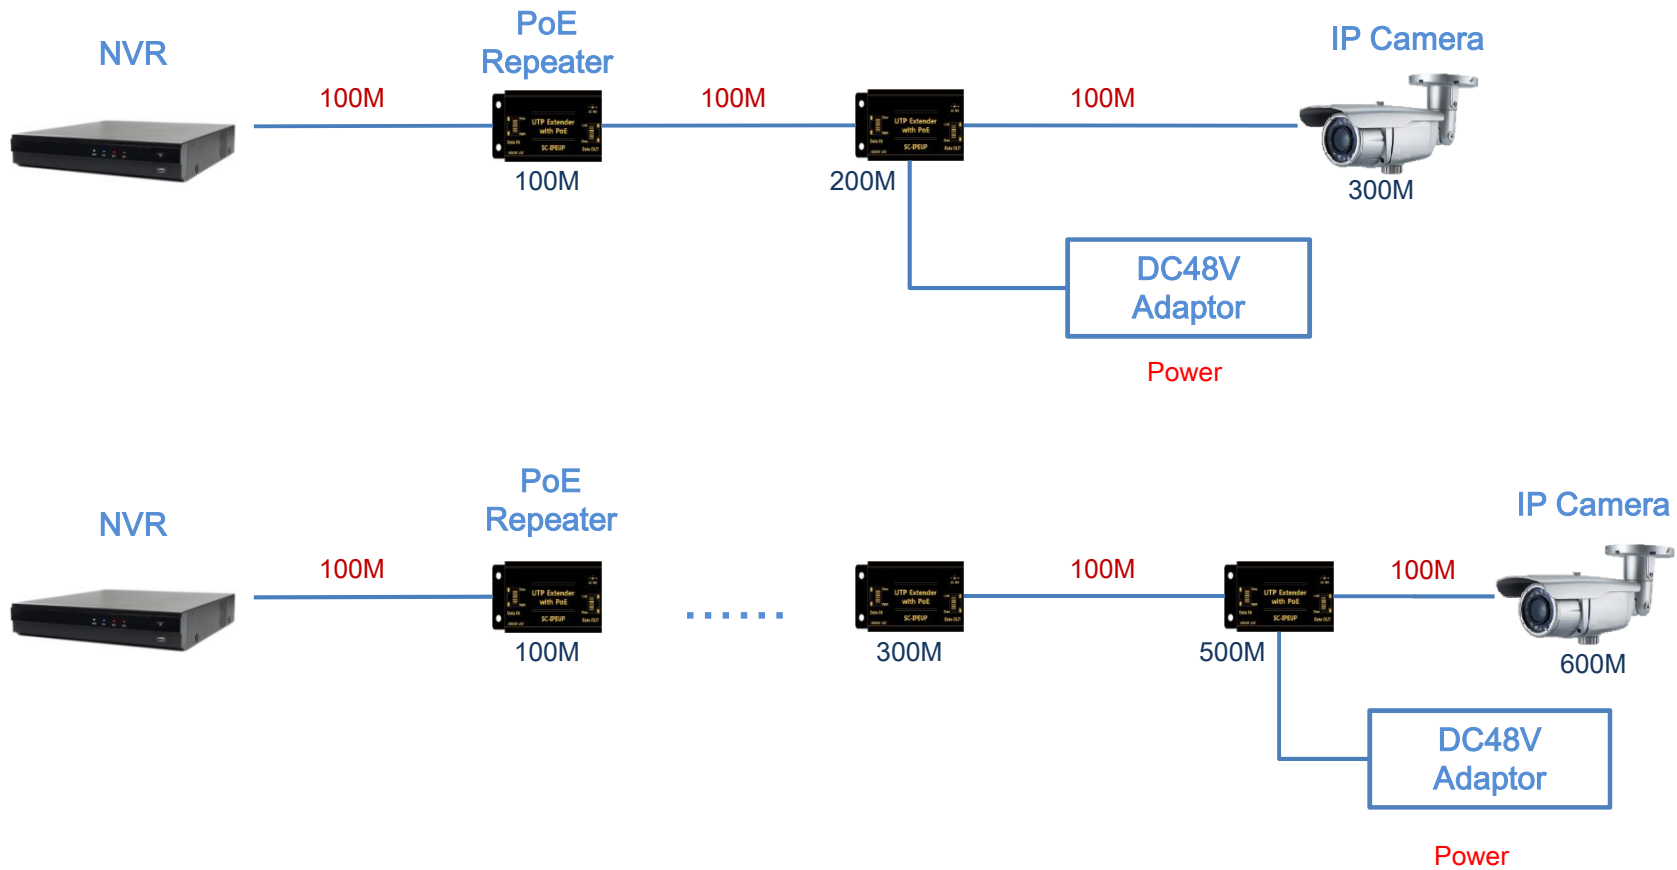

- IP Camera (Fixed lens Type)

- Need to supply power(DC48V) to last PoE Repeater over 300M (3 th)
- Max number of PoE Repeater : 5 pcs

- IP Camera (Smart Focus Type)

- Need to supply power to last PoE Repeater over 200M(2 th)
- Max number of PoE Repeater : 5 pcs

- IP Camera (PTZ Type)

- Supply separate power to IP PTZ Camera
- Max number of PoE Repeater : 5 pcs