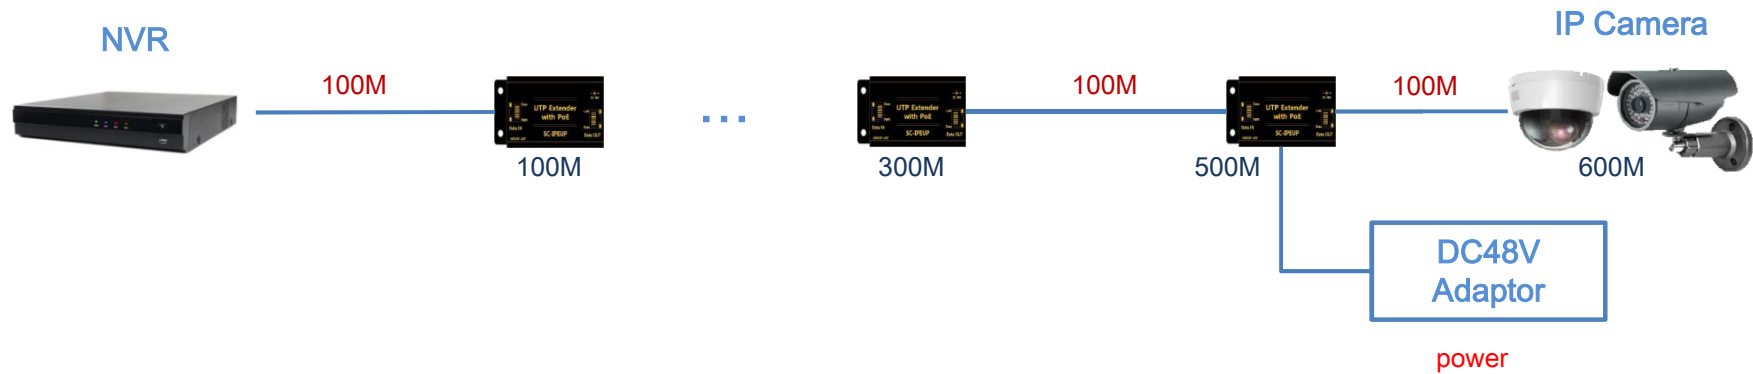

- IP Camera (Fixed lens Type)

- Need to supply power(DC48V) to last PoE Repeater over 300M (3 th)
- Max number of PoE Repeater : 5 pcs

- IP Camera (Smart Focus Type)

- Need to supply power to last PoE Repeater over 200M(2 th)
- Max number of PoE Repeater : 5 pcs

- IP Camera (PTZ Type)

- Supply separate power to IP PTZ Camera
- Max number of PoE Repeater : 5 pcs