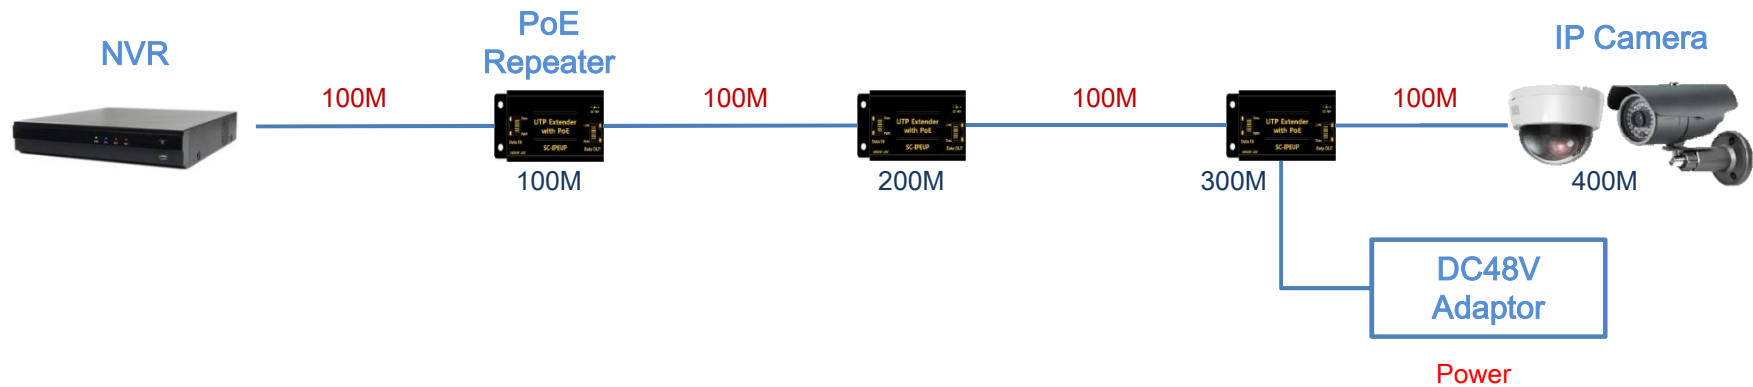

- IP Camera (Fixed lens Type)

- Need to supply power(DC48V) to last PoE Repeater over 300M (3 th)
- Max number of PoE Repeater : 5 pcs

- IP Camera (Smart Focus Type)

- Need to supply power to last PoE Repeater over 200M(2 th)
- Max number of PoE Repeater : 5 pcs

- IP Camera (PTZ Type)

- Supply separate power to IP PTZ Camera
- Max number of PoE Repeater : 5 pcs