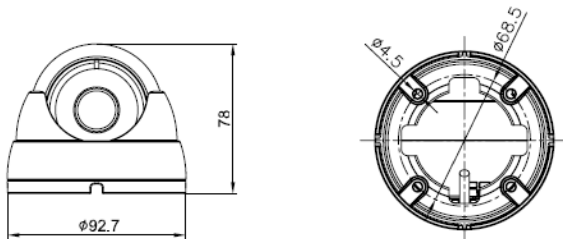

### Key Features

- 2.0 Mega pixel 1/2.8" SONY progressive sc an CMOS image sensor for excellent image quality
- 3mm wide view MP lens
- Low light, Ultra high sensitivity camera
- Max. Transmission Distance : 600M Over Coaxial Cable
- Supports image resolutions up to 1920 x 1080P (30fps)
- Supports D-WDR, Defog, 2D+3DNR, Smart IR, Slow Shutter Control (Sens-Up)
- HD-Analogue Video Output
- Dynamic Motion Detection
- Privacy Masking up to 4 areas
- Tool-Free 3-Axis
- 12VDC

### Dimensions (Unit :mm)